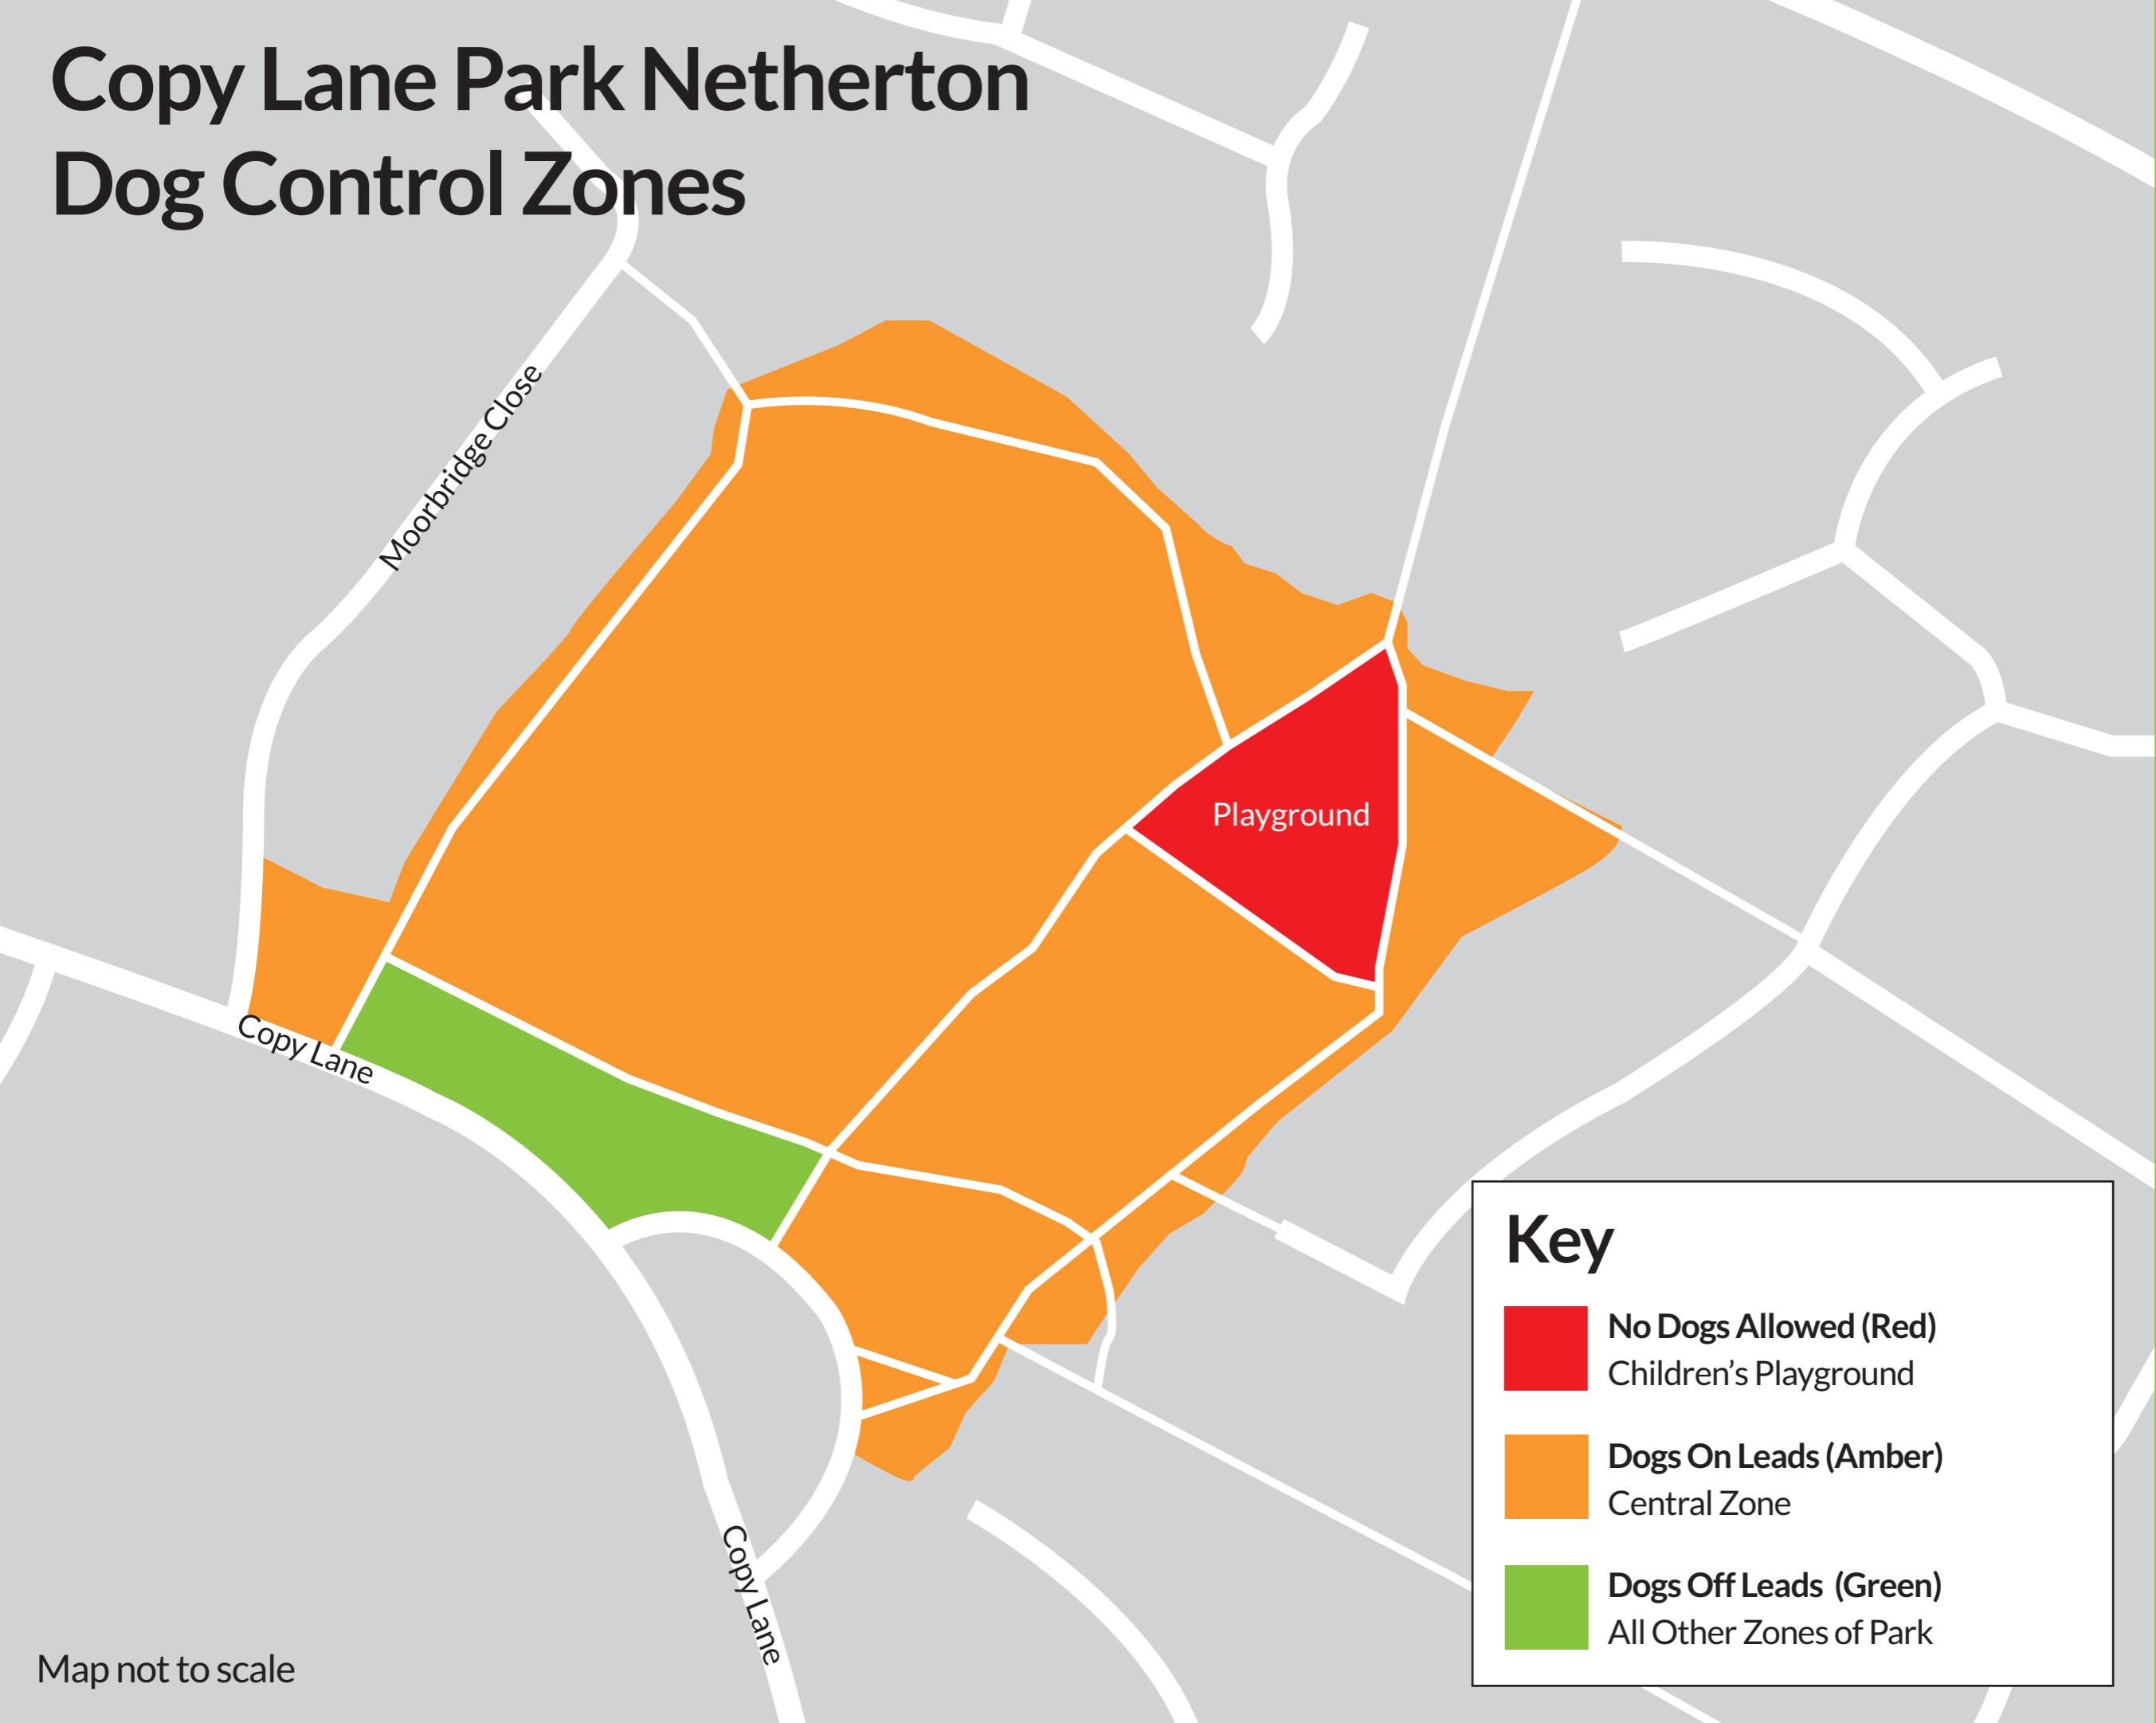

Copy Lane Park Netherton Dog Control Zones

Moorbridge Close

Copy Lane

Copy Lane

Playground

Key

-  **No Dogs Allowed (Red)**
Children's Playground
-  **Dogs On Leads (Amber)**
Central Zone
-  **Dogs Off Leads (Green)**
All Other Zones of Park